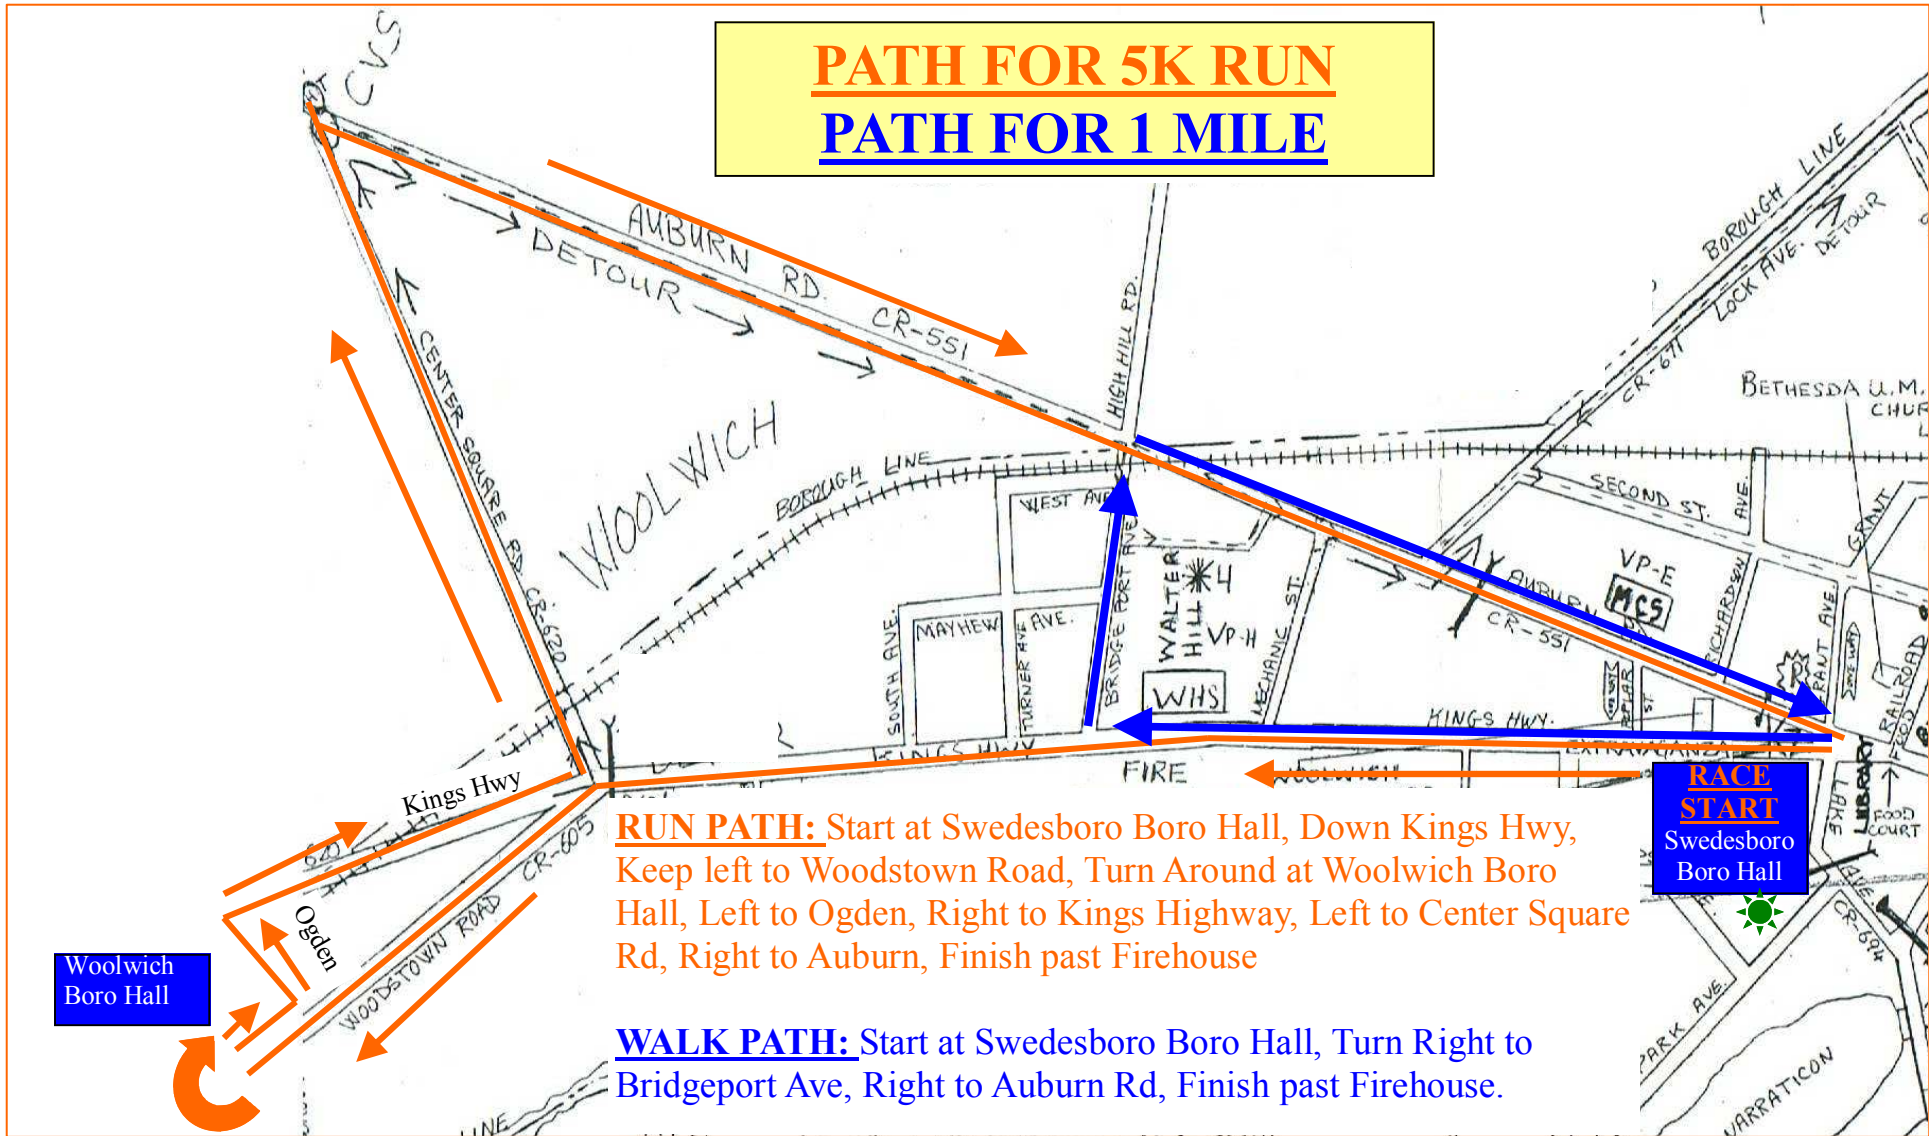

**PATH FOR 5K RUN**  
**PATH FOR 1 MILE**

**RUN PATH:** Start at Swedesboro Boro Hall, Down Kings Hwy, Keep left to Woodstown Road, Turn Around at Woolwich Boro Hall, Left to Ogden, Right to Kings Highway, Left to Center Square Rd, Right to Auburn, Finish past Firehouse

**WALK PATH:** Start at Swedesboro Boro Hall, Turn Right to Bridgeport Ave, Right to Auburn Rd, Finish past Firehouse.

**Pre Race:** Register In Front of Swedesboro Boro Hall.

**Post Race:** Reception in back of Swedesboro Boro Hall